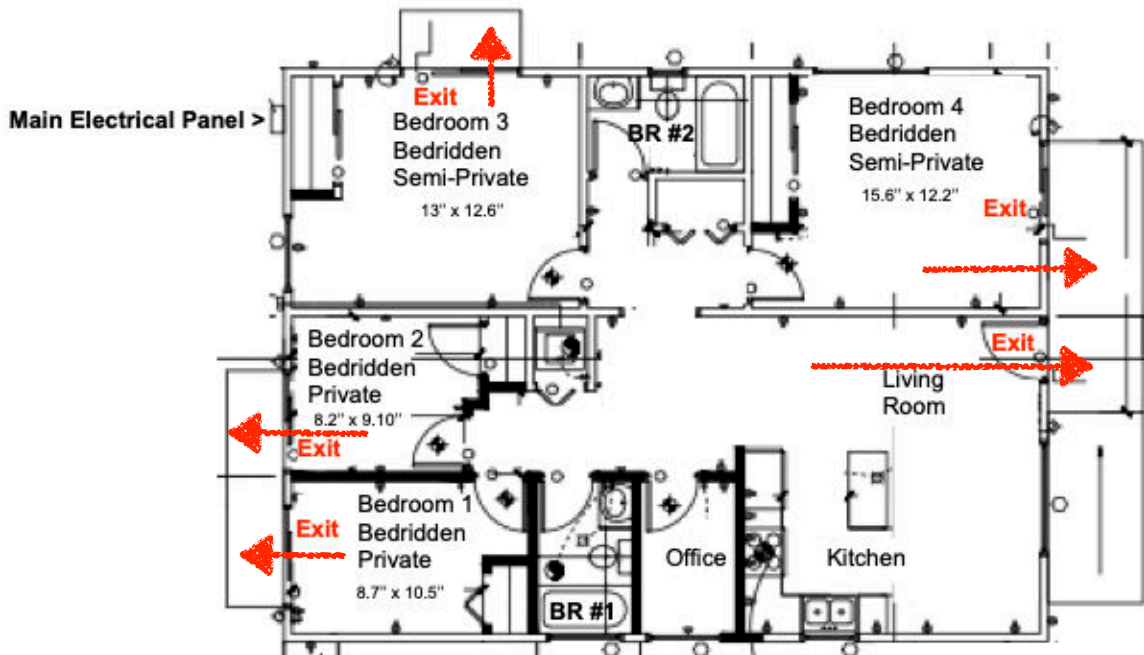

11517 Cohasset St Interior Premise Diagram

Key Notes:

BR - Bathroom

Water Shut Off

★ Gas Meter located in front property on the same premise

★ Assembly Point

Located in front property on the same premise